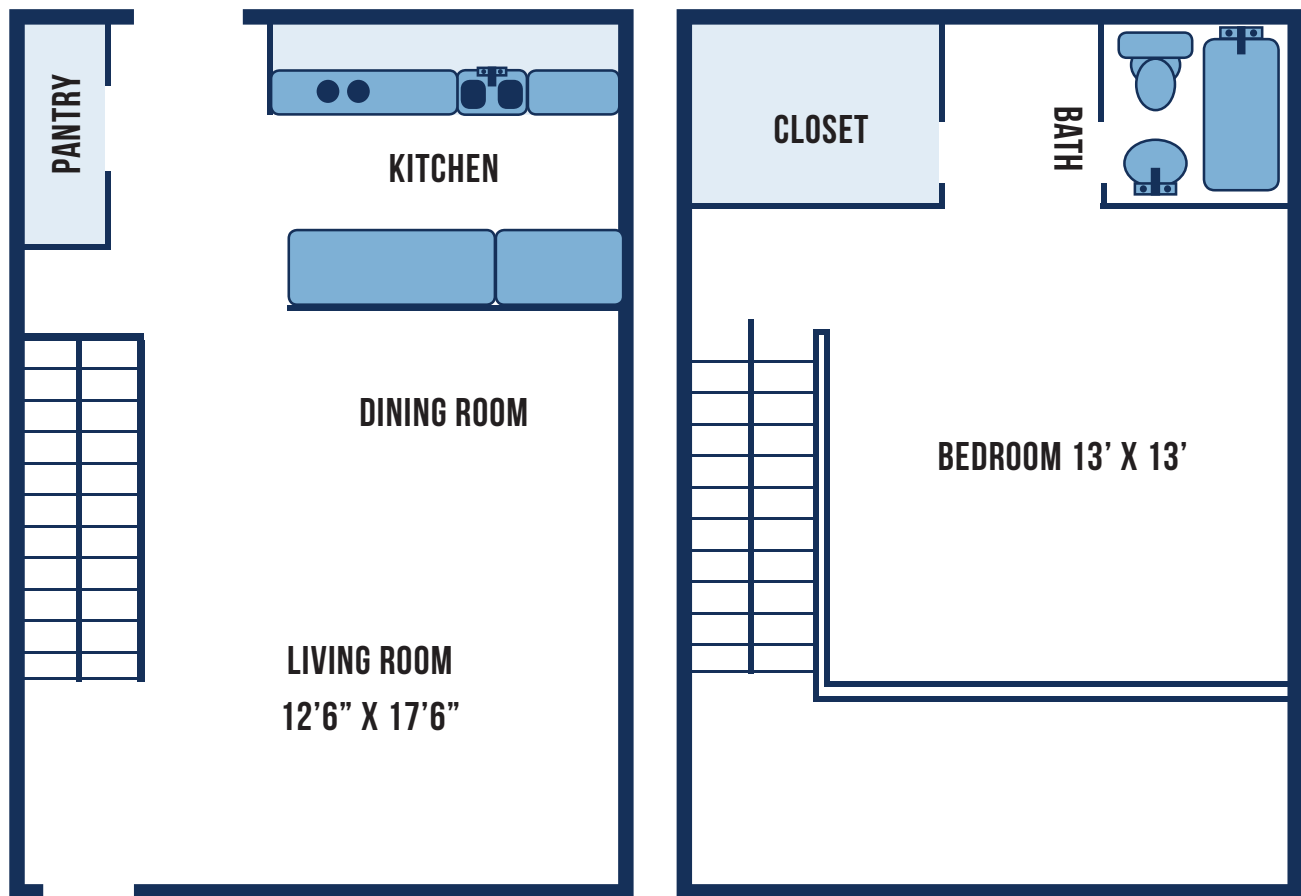

# 1 BEDROOM

## THE CLASSIC 1

ONE BEDROOM | ONE BATH | 798 SQUARE FEET

*All floor plans are representational. Units may vary slightly in square footage or other details.*

Your one-bedroom apartment home features a bright and airy living room with tall ceilings and high windows. The kitchen is fully equipped with all major appliances, walk-in pantry and opens into the living area. Upstairs you'll have a spacious bedroom, dressing area, walk-in closet and a tub/shower combination. Every apartment home comes with central heating, air conditioning, and window treatments.