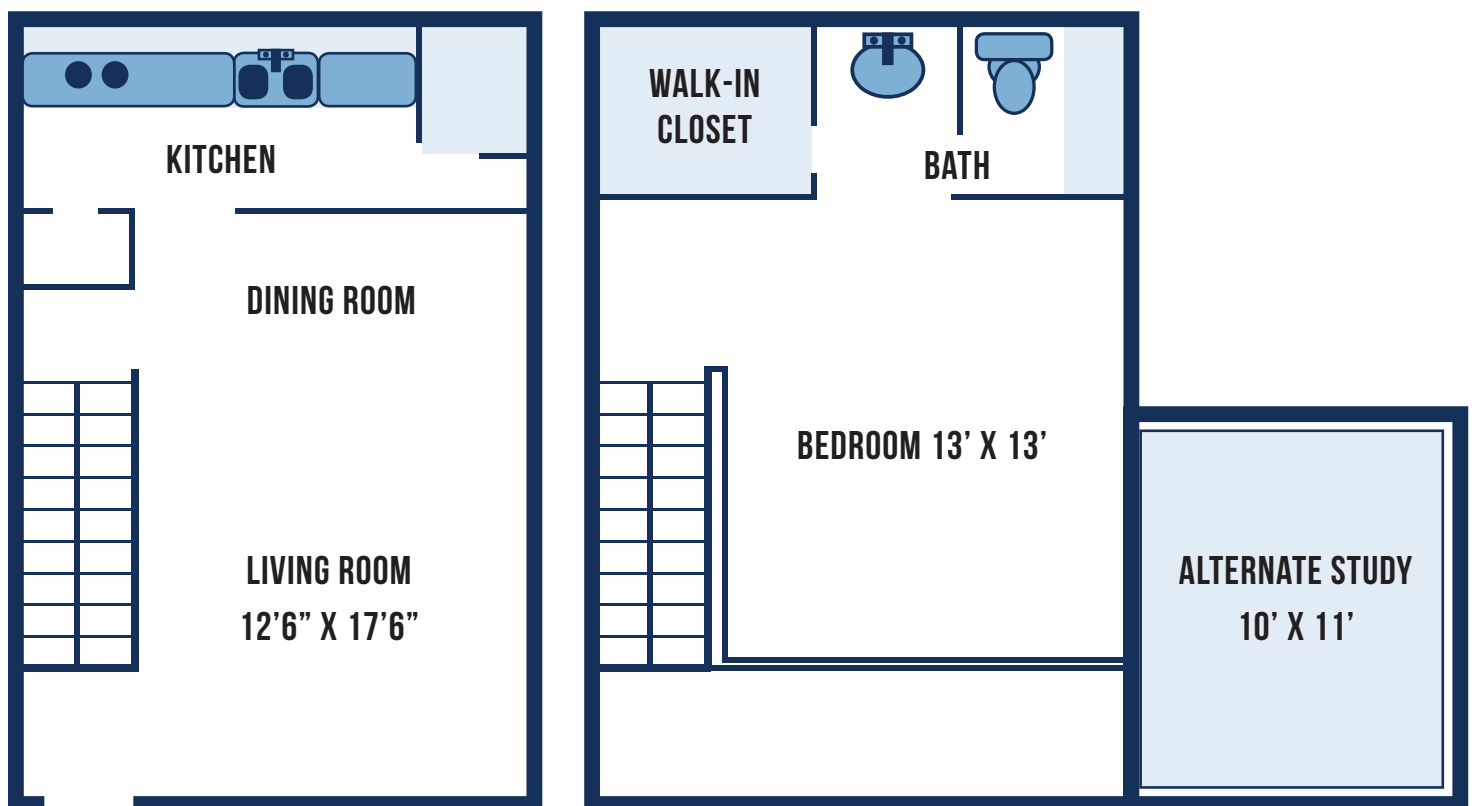

# 1 BEDROOM

## THE CLASSIC 2

ONE BEDROOM | ONE BATH | 918 SQUARE FEET

*All floor plans are representational. Units may vary slightly in square footage or other details.*

Your one-bedroom apartment home features a large spacious living room with tall ceilings and high windows. The kitchen is fully equipped with all major appliances and opens into the living area. Upstairs you'll have a spacious retreat with a large bedroom, open study, dressing area, private bathroom and a huge walk-in closet. Every apartment home comes with central heating, air conditioning, and window treatments.