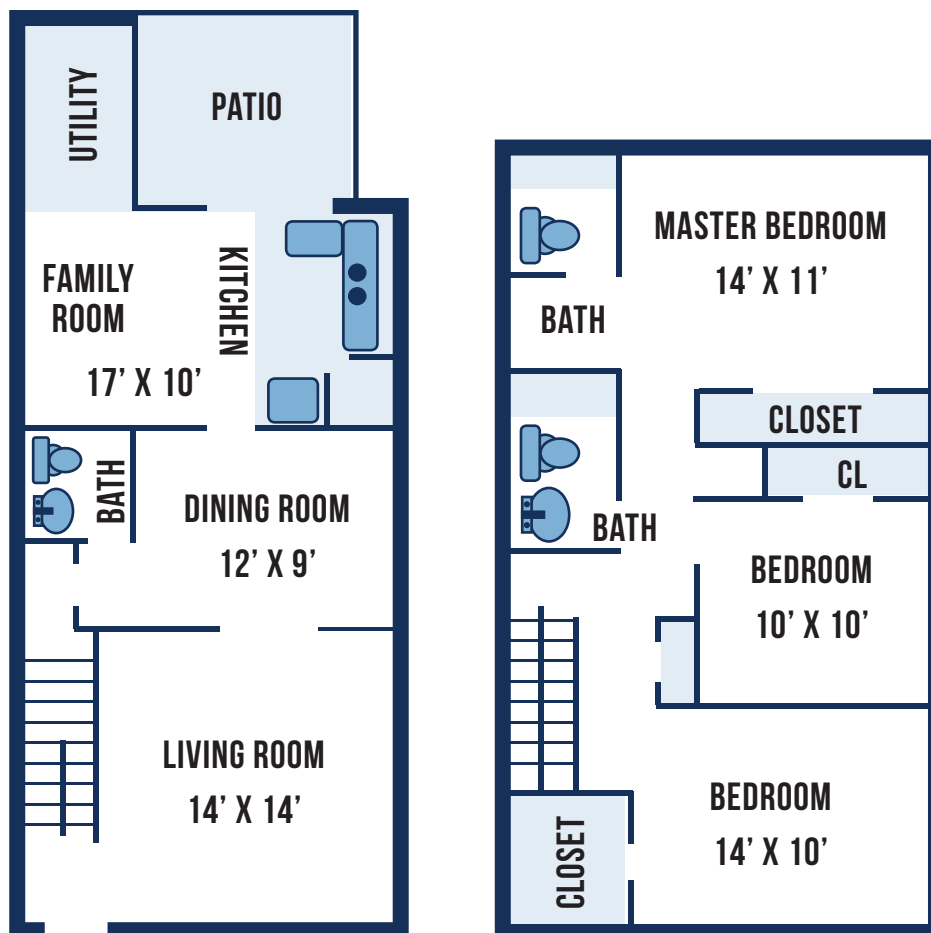

# 3 BEDROOM

## THE LUXURY 2 | THREE BEDROOM | TWO AND HALF BATH | 1,368 SQUARE FEET

All floor plans are representational. Units may vary slightly in square footage or other details.

There will be plenty of room for everyone in this huge three bedroom. The Luxury 2 is our largest floor plan and features two full bathrooms upstairs and a half bath downstairs. Your oversized kitchen and family room combo is equipped with all appliances and leads to a utility room with washer/dryer hookups. The living room is open and some units feature beautiful bay windows. Upstairs you will find three bedrooms including a master suite and second bedroom with walk-in closet. Every apartment home comes with central heating, air conditioning, and window treatments.